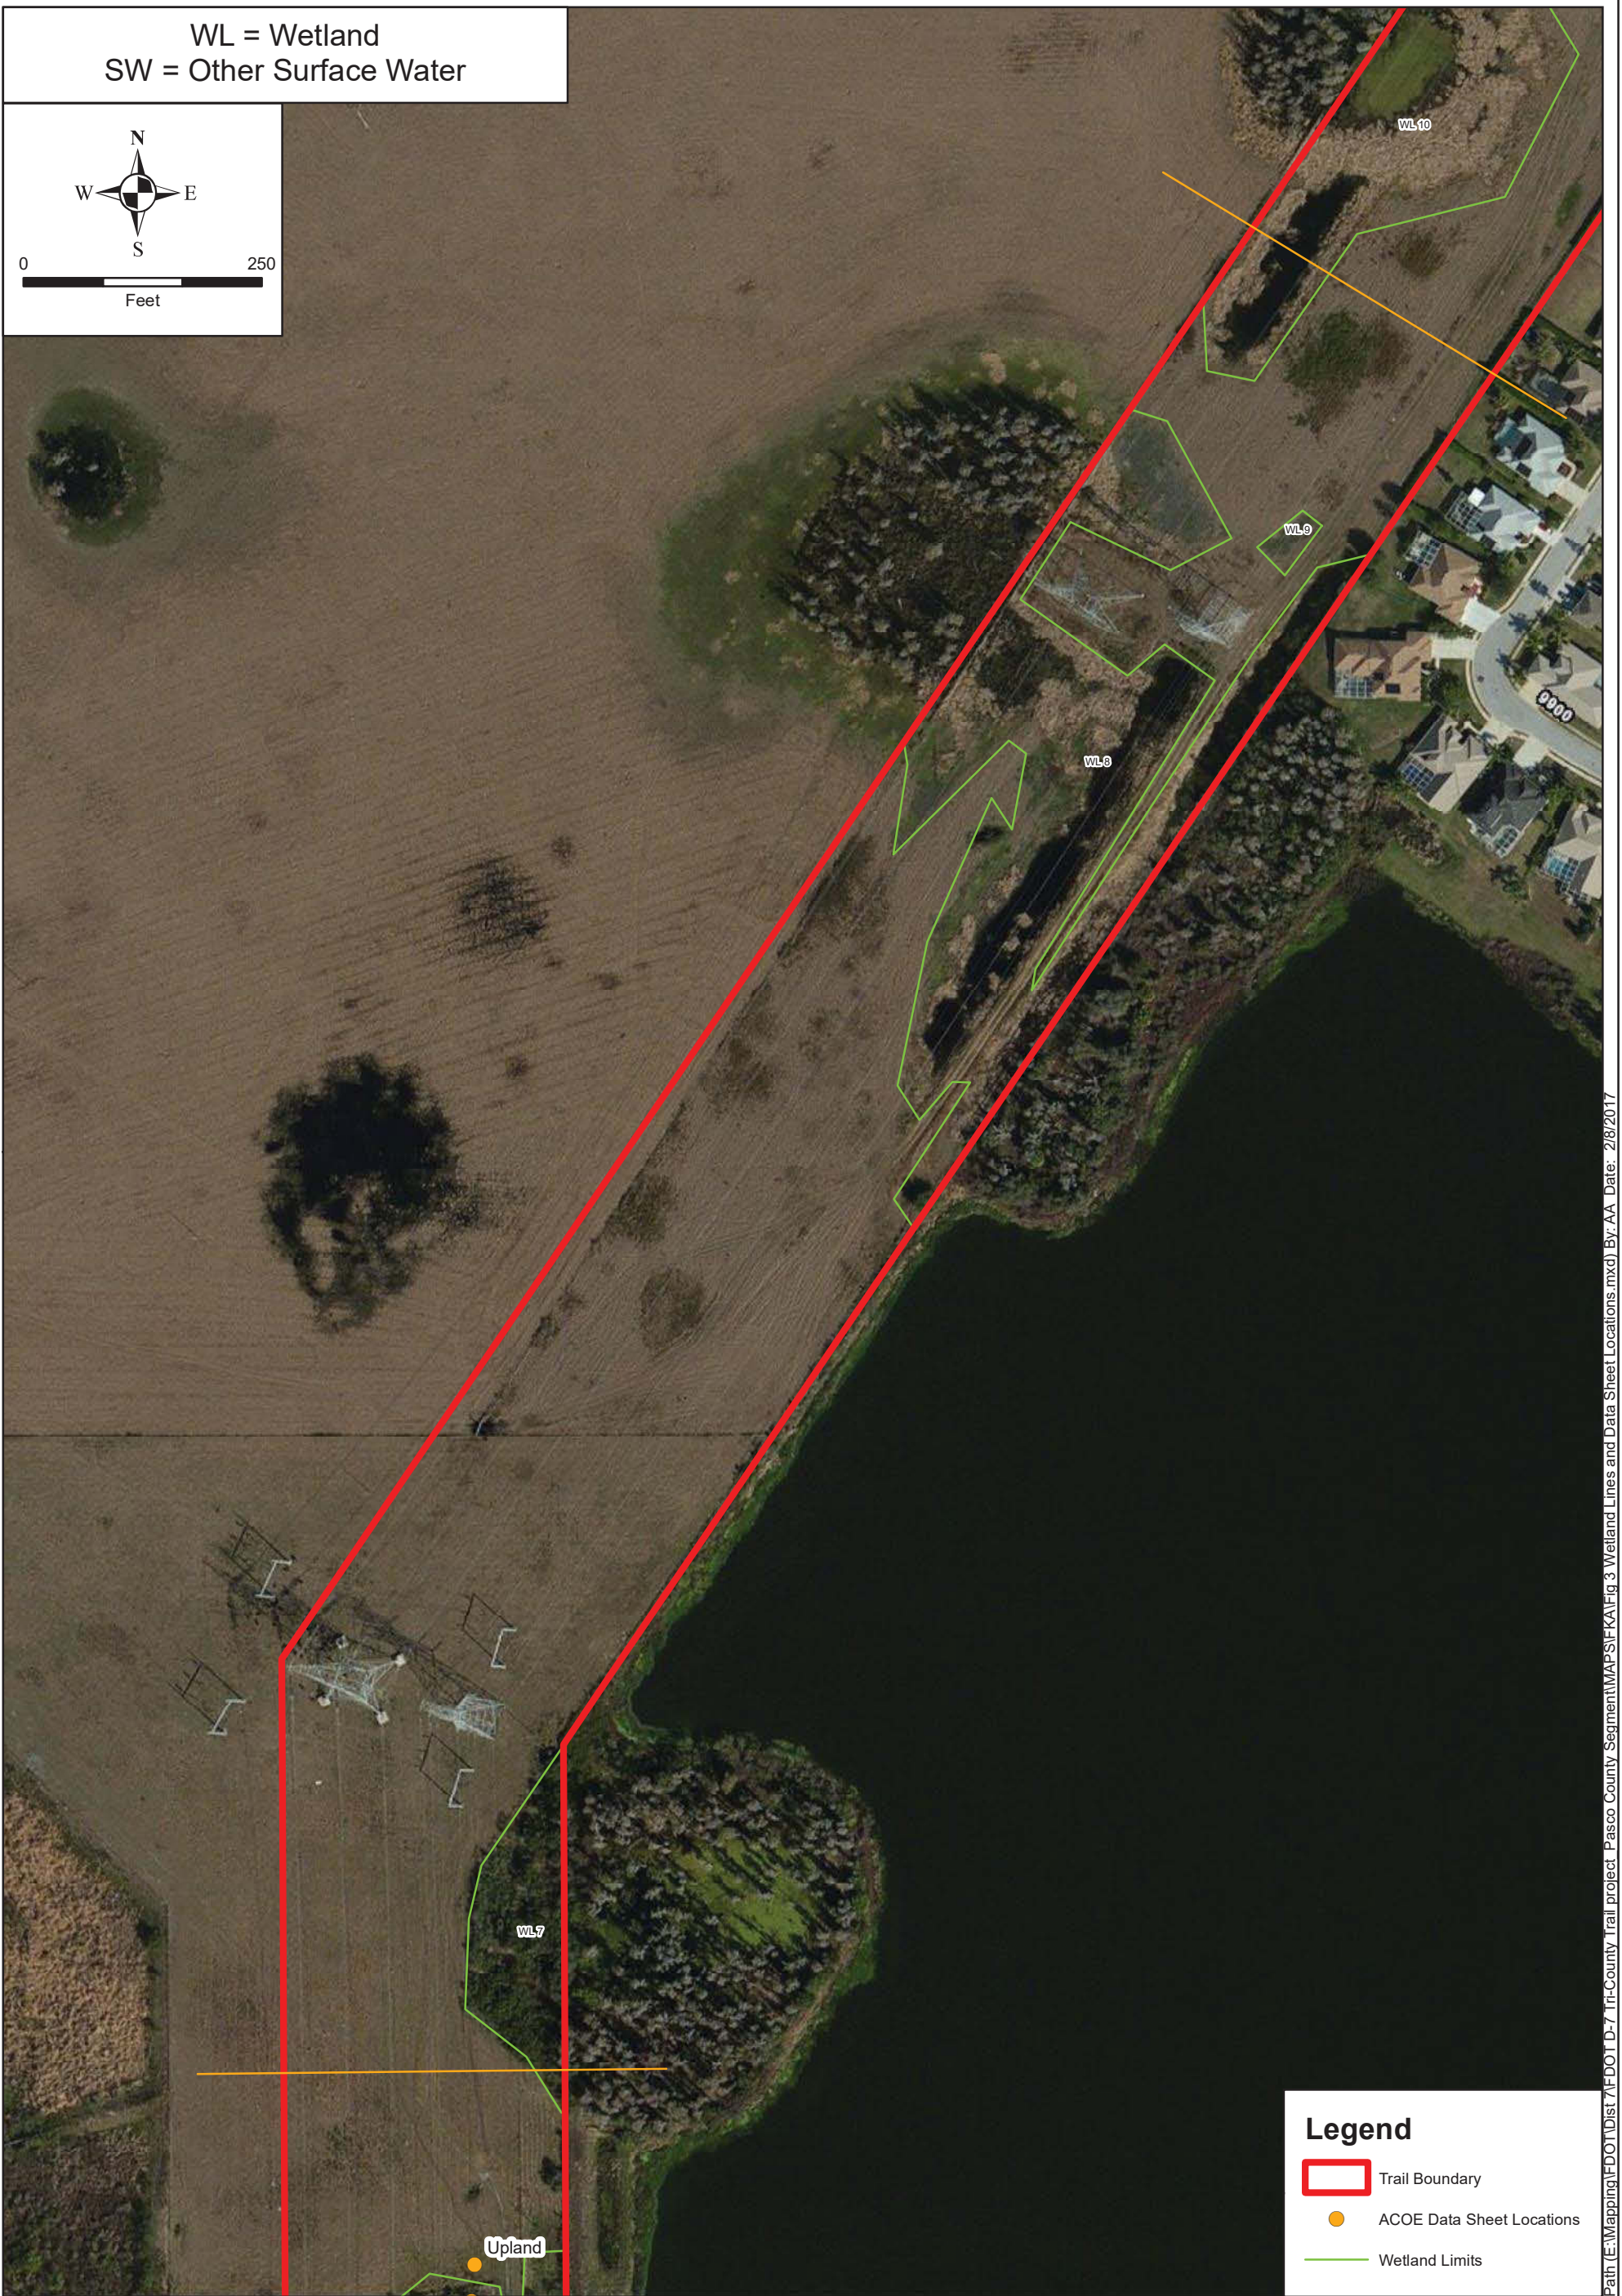

WL = Wetland
SW = Other Surface Water

Legend

- Trail Boundary
- ACOE Data Sheet Locations
- Wetland Limits

**Figure 3 - Surveyed Wetland Lines and Data Sheet Locations
Starkey Gap Trail
FPID No. 435719-1-52-01
Pasco County, Florida**

- Trail Boundary
- ACOE Data Sheet Locations
- Wetland Limits

**Figure 3 - Surveyed Wetland Lines and Data Sheet Locations
Starkey Gap Trail
FPID No. 435719-1-52-01
Pasco County, Florida**

Path (E:\Mapping\FDOT\Dist7\FDOT-D-7 Tr-County Trail project_Pasco County Segment\MAPS\Fig 3 Wetland Lines and Data Sheet Locations.mxd) By: AA Date: 2/8/2017

Path (E:\Mapping\FDOT\Dist7\FDOT\7-7\Tr-County Trail\project_Pasco County Segment\MAPS\FKA\Fig 3 Wetland Lines and Data Sheet Locations.mxd) By: AA Date: 2/8/2017

WL = Wetland
SW = Other Surface Water

Legend