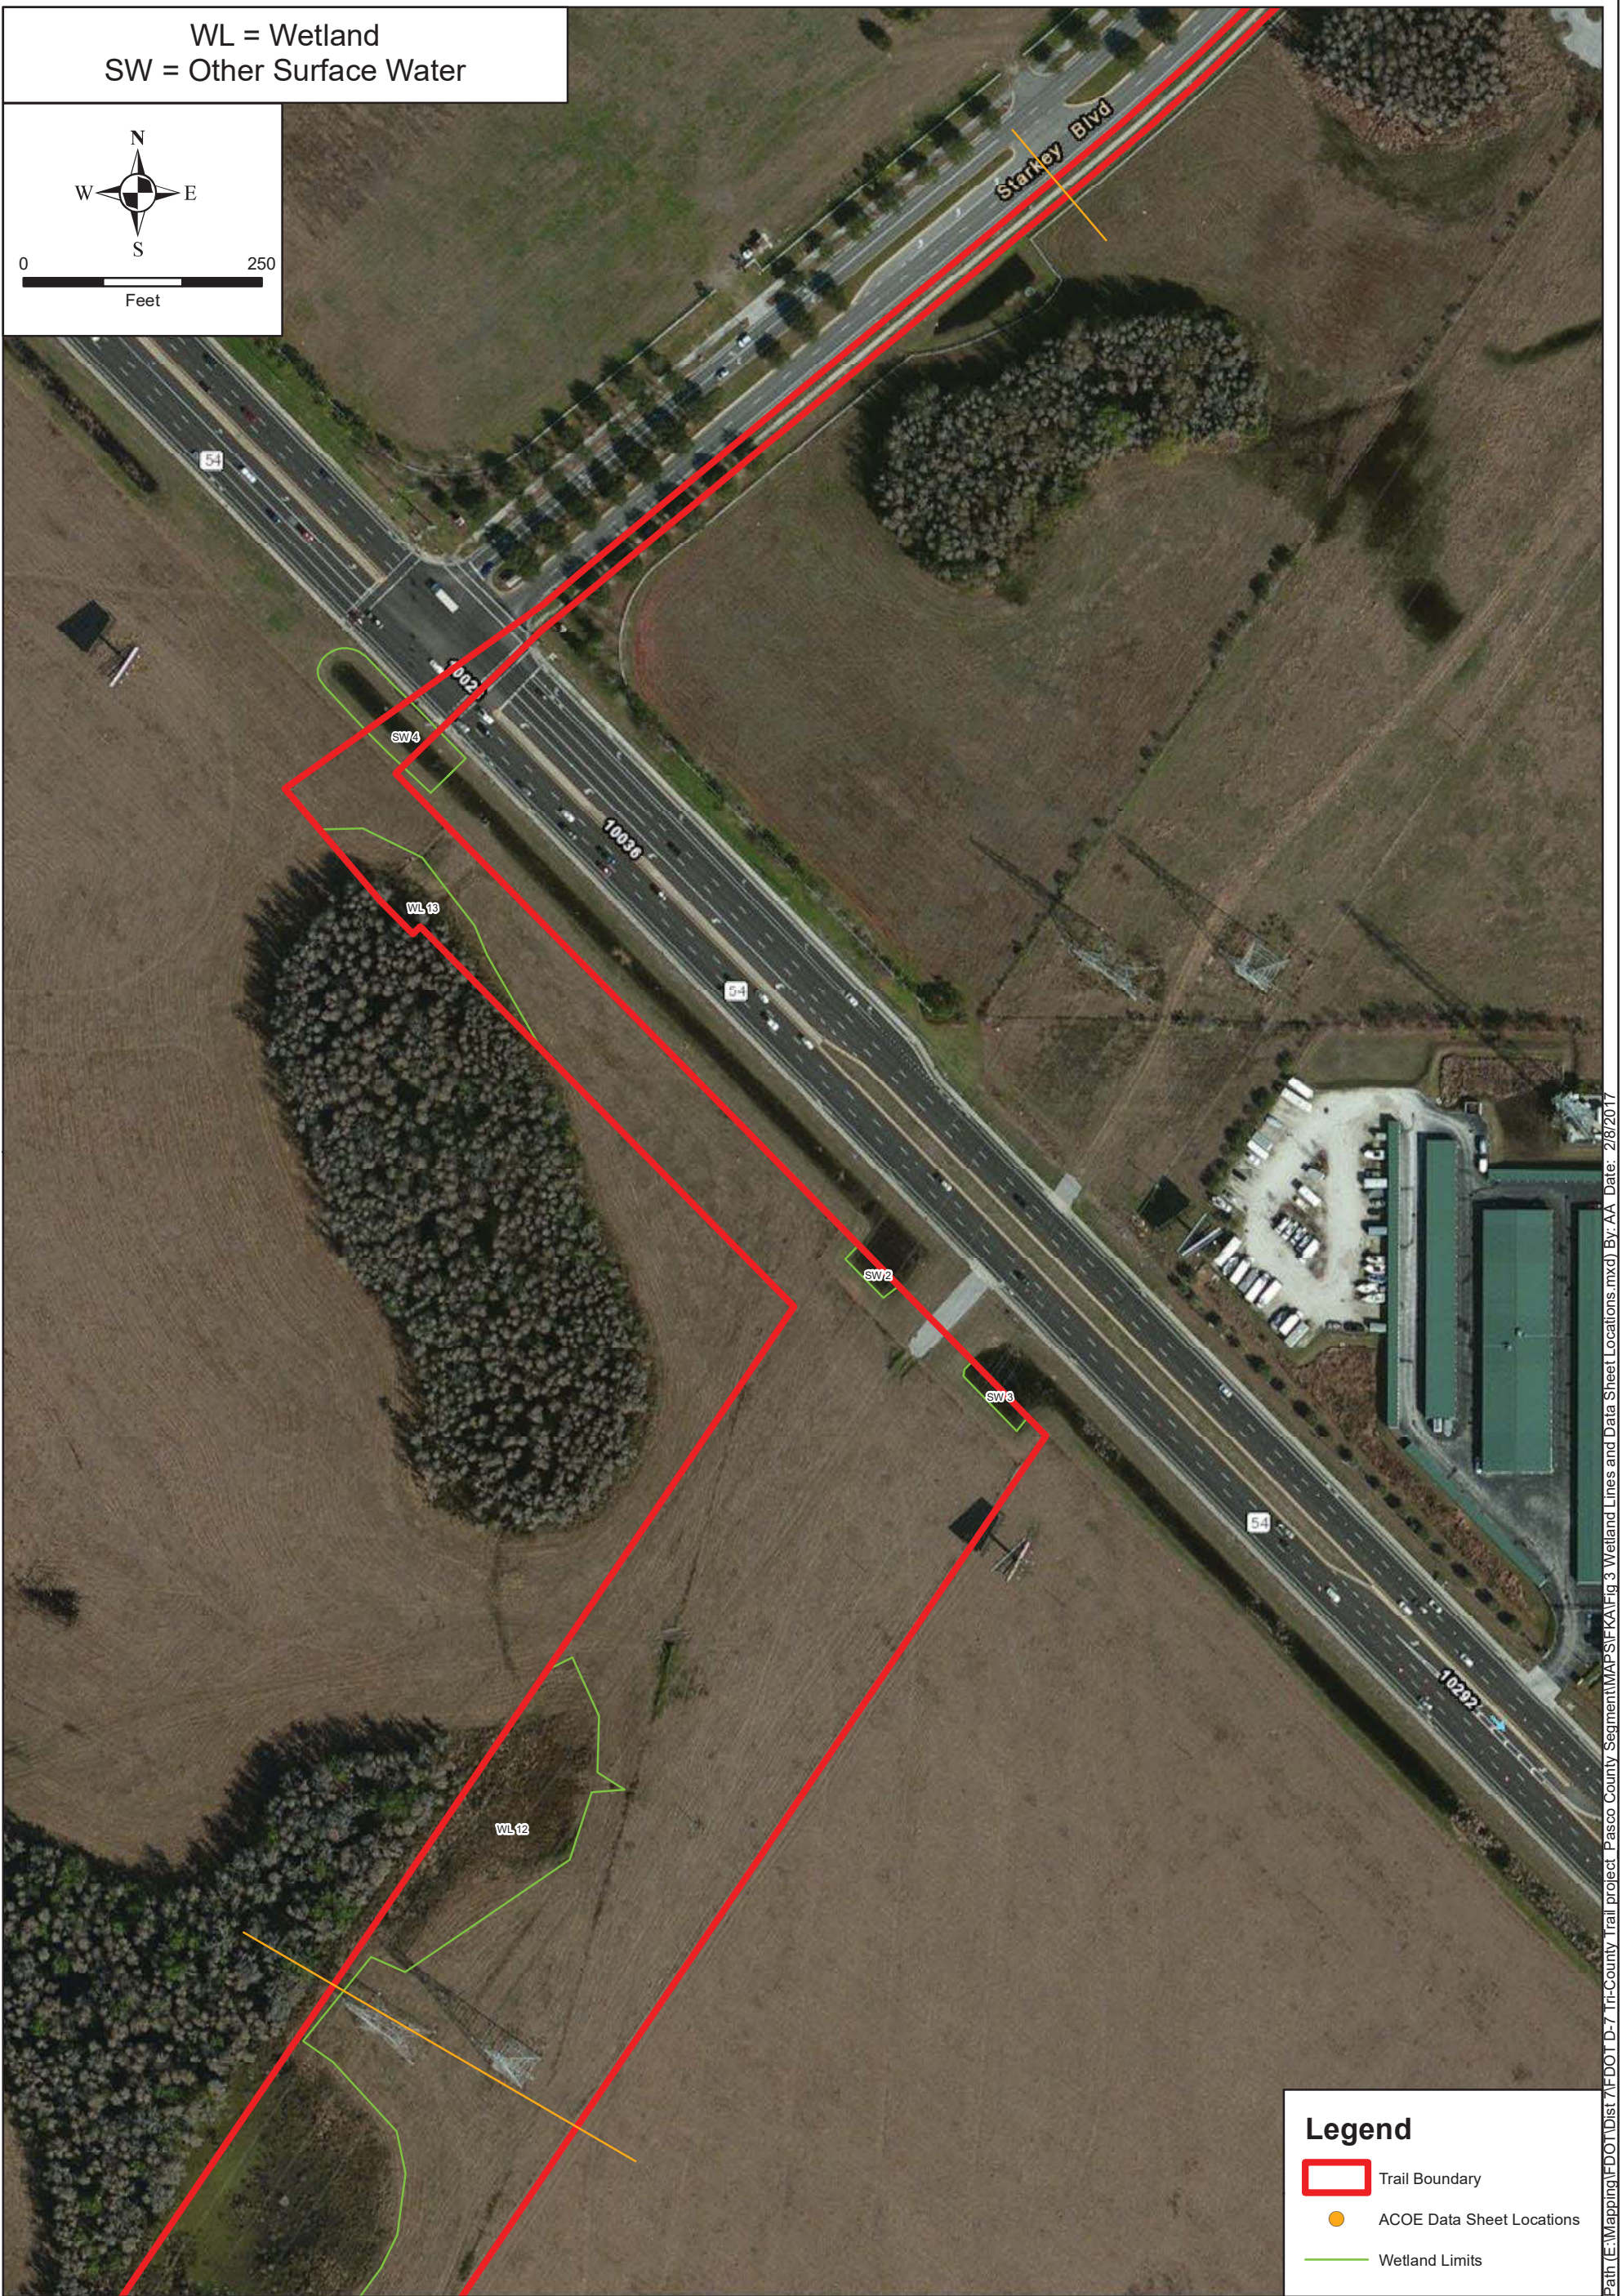

WL = Wetland
SW = Other Surface Water

Legend

- Trail Boundary
- ACOE Data Sheet Locations
- Wetland Limits

**Figure 3 - Surveyed Wetland Lines and Data Sheet Locations
Starkey Gap Trail
FPID No. 435719-1-52-01
Pasco County, Florida**

Path (E:\Mapping\FDOT\Dist7\FDOT\7-7 Tr-County Trail\project_Pasco County Segment\MAPS\Fig 3 Wetland Lines and Data Sheet Locations.mxd) By: AA Date: 2/8/2017

WL = Wetland
SW = Other Surface Water

Legend

- Trail Boundary
- ACOE Data Sheet Locations
- Wetland Limits

**Figure 3 - Surveyed Wetland Lines and Data Sheet Locations
Starkey Gap Trail
FPID No. 435719-1-52-01
Pasco County, Florida**

Path (E:\Mapping\FDOT\Dist7\FDOT-D-7 Tr-County Trail project_Pasco County Segment\MAPS\Fig 3 Wetland Lines and Data Sheet Locations.mxd) By: AA Date: 2/8/2017